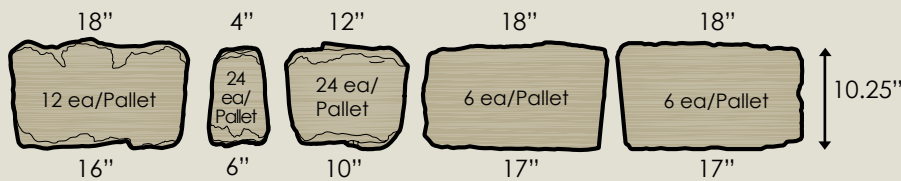

belvedere
collection

ROSETTA®
THE LOOK AND FEEL OF NATURE

BELVEDERE COLLECTION

inviting, enhancing, enduring

www.discoverrosetta.com

WALL PALLET: 27 s.f., 2,475 lbs

Each pallet contains 12 each of the following sizes at 6" high and 12 each at 3" high.

RETAINING WALL PATTERNS

COPING PALLET: 66 l.f. 1,550 lbs. All caps 2.25" thick nominal.

CORNER PALLET:

24 s.f. 1,520 lbs

16 each of the following per pallet

ONE CORNER PALLET =
ONE 36" COLUMN

Retaining Wall