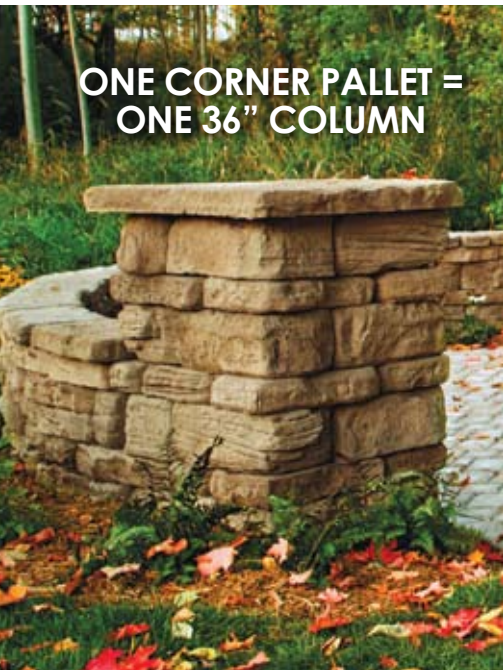

belvedere
collection

ROSETTA®
THE LOOK AND FEEL OF NATURE

BELVEDERE COLLECTION

inviting, enhancing, enduring

www.discoverrosetta.com

WALL PALLET: 27 s.f., 2,475 lbs

Each pallet contains 12 each of the following sizes at 6" high and 12 each at 3" high.

FEATURES

- **Natural stone texture** on both front and back.
- Attractive **freestanding** and **retaining** walls possible.
- Dimensional = **fast installation** and **no waste**.
- **Natural color blends** available.
- Walls, columns, steps and more = **creative possibilities**

RETAINING WALL PATTERNS

COPING PALLET: 66 l.f. 1,550 lbs. All caps 2.25" thick nominal.

CORNER PALLET:

24 s.f. 1,520 lbs

16 each of the following per pallet

ONE CORNER PALLET =
ONE 36" COLUMN

Retaining Wall