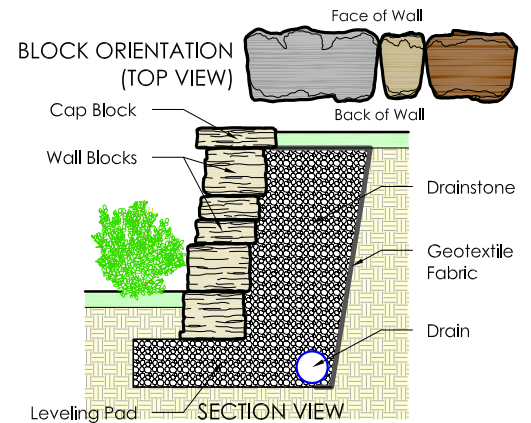

belvedere
collection

ROSETTA®
THE LOOK AND FEEL OF NATURE

BELVEDERE COLLECTION

inviting, enhancing, enduring

www.discoverrosetta.com

WALL PALLET: 27 s.f., 2,475 lbs

Each pallet contains 12 each of the following sizes at 6" high and 12 each at 3" high.

FEATURES

- **Natural stone texture** on both front and back.
- Attractive **freestanding** and **retaining** walls possible.
- Dimensional = **fast installation** and **no waste**.
- **Natural color blends** available.
- Walls, columns, steps and more = **creative possibilities**

RETAINING WALL PATTERNS

COPING PALLET: 66 l.f. 1,550 lbs. All caps 2.25" thick nominal.

CORNER PALLET:

24 s.f. 1,520 lbs

16 each of the following per pallet

ONE CORNER PALLET =
ONE 36" COLUMN

Retaining Wall

Freestanding Wall

(See Technical Guide for Wall Design and Construction Details)