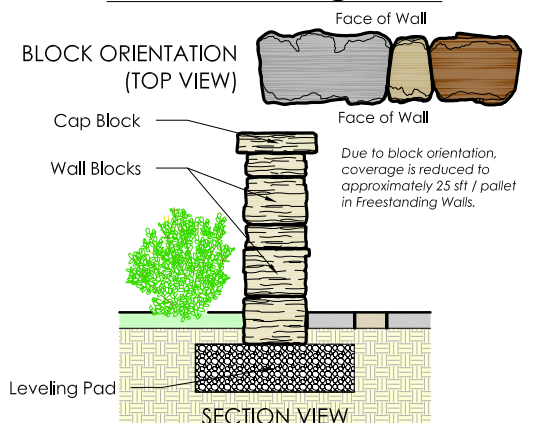

belvedere
collection

ROSETTA®
THE LOOK AND FEEL OF NATURE

BELVEDERE COLLECTION

inviting, enhancing, enduring

www.discoverrosetta.com

WALL PALLET: 27 s.f., 2,475 lbs

Each pallet contains 12 each of the following sizes at 6" high and 12 each at 3" high.

FEATURES

- **Natural stone texture** on both front and back.
- Attractive **freestanding** and **retaining** walls possible.
- Dimensional = **fast installation** and **no waste**.
- **Natural color blends** available.
- Walls, columns, steps and more = **creative possibilities**

RETAINING WALL PATTERNS

COPING PALLET: 66 l.f. 1,550 lbs. All caps 2.25" thick nominal.

CORNER PALLET:

24 s.f. 1,520 lbs

16 each of the following per pallet

ONE CORNER PALLET =
ONE 36" COLUMN

Retaining Wall

Freestanding Wall

(See Technical Guide for Wall Design and Construction Details)