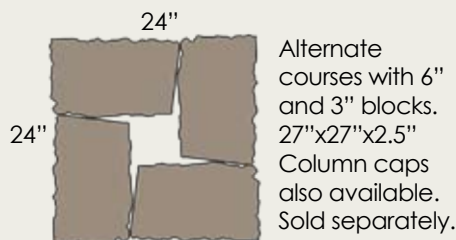

belvedere
collection

ROSETTA®
THE LOOK AND FEEL OF NATURE

BELVEDERE COLLECTION

inviting, enhancing, enduring

www.discoverrosetta.com

WALL PALLET: 27 s.f., 2,475 lbs

Each pallet contains 12 each of the following sizes at 6" high and 12 each at 3" high.

RETAINING WALL PATTERNS

COPING PALLET: 66 l.f. 1,550 lbs. All caps 2.25" thick nominal.

CORNER PALLET:

24 s.f. 1,520 lbs

16 each of the following per pallet

ONE CORNER PALLET =
ONE 36" COLUMN

Retaining Wall