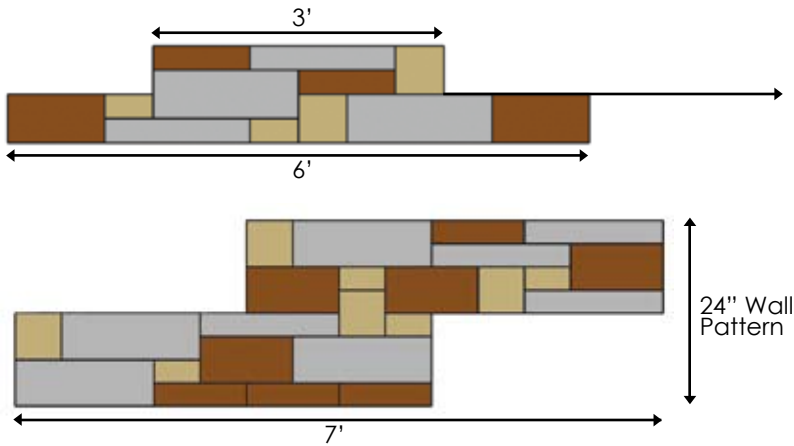

belvedere
collection

ROSETTA®
THE LOOK AND FEEL OF NATURE

BELVEDERE COLLECTION

inviting, enhancing, enduring

www.discoverrosetta.com

WALL PALLET: 27 s.f., 2,475 lbs

Each pallet contains 12 each of the following sizes at 6" high and 12 each at 3" high.

FEATURES

- **Natural stone texture** on both front and back.
- Attractive **freestanding** and **retaining** walls possible.
- Dimensional = **fast installation** and **no waste**.
- **Natural color blends** available.
- Walls, columns, steps and more = **creative possibilities**

RETAINING WALL PATTERNS

COPING PALLET: 66 l.f. 1,550 lbs. All caps 2.25" thick nominal.

CORNER PALLET:

24 s.f. 1,520 lbs

16 each of the following per pallet

ONE CORNER PALLET =
ONE 36" COLUMN

Retaining Wall