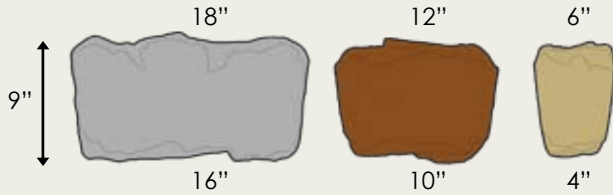

belvedere
collection

ROSETTA®
THE LOOK AND FEEL OF NATURE

BELVEDERE COLLECTION

inviting, enhancing, enduring

www.discoverrosetta.com

WALL PALLET: 27 s.f., 2,475 lbs

Each pallet contains 12 each of the following sizes at 6" high and 12 each at 3" high.